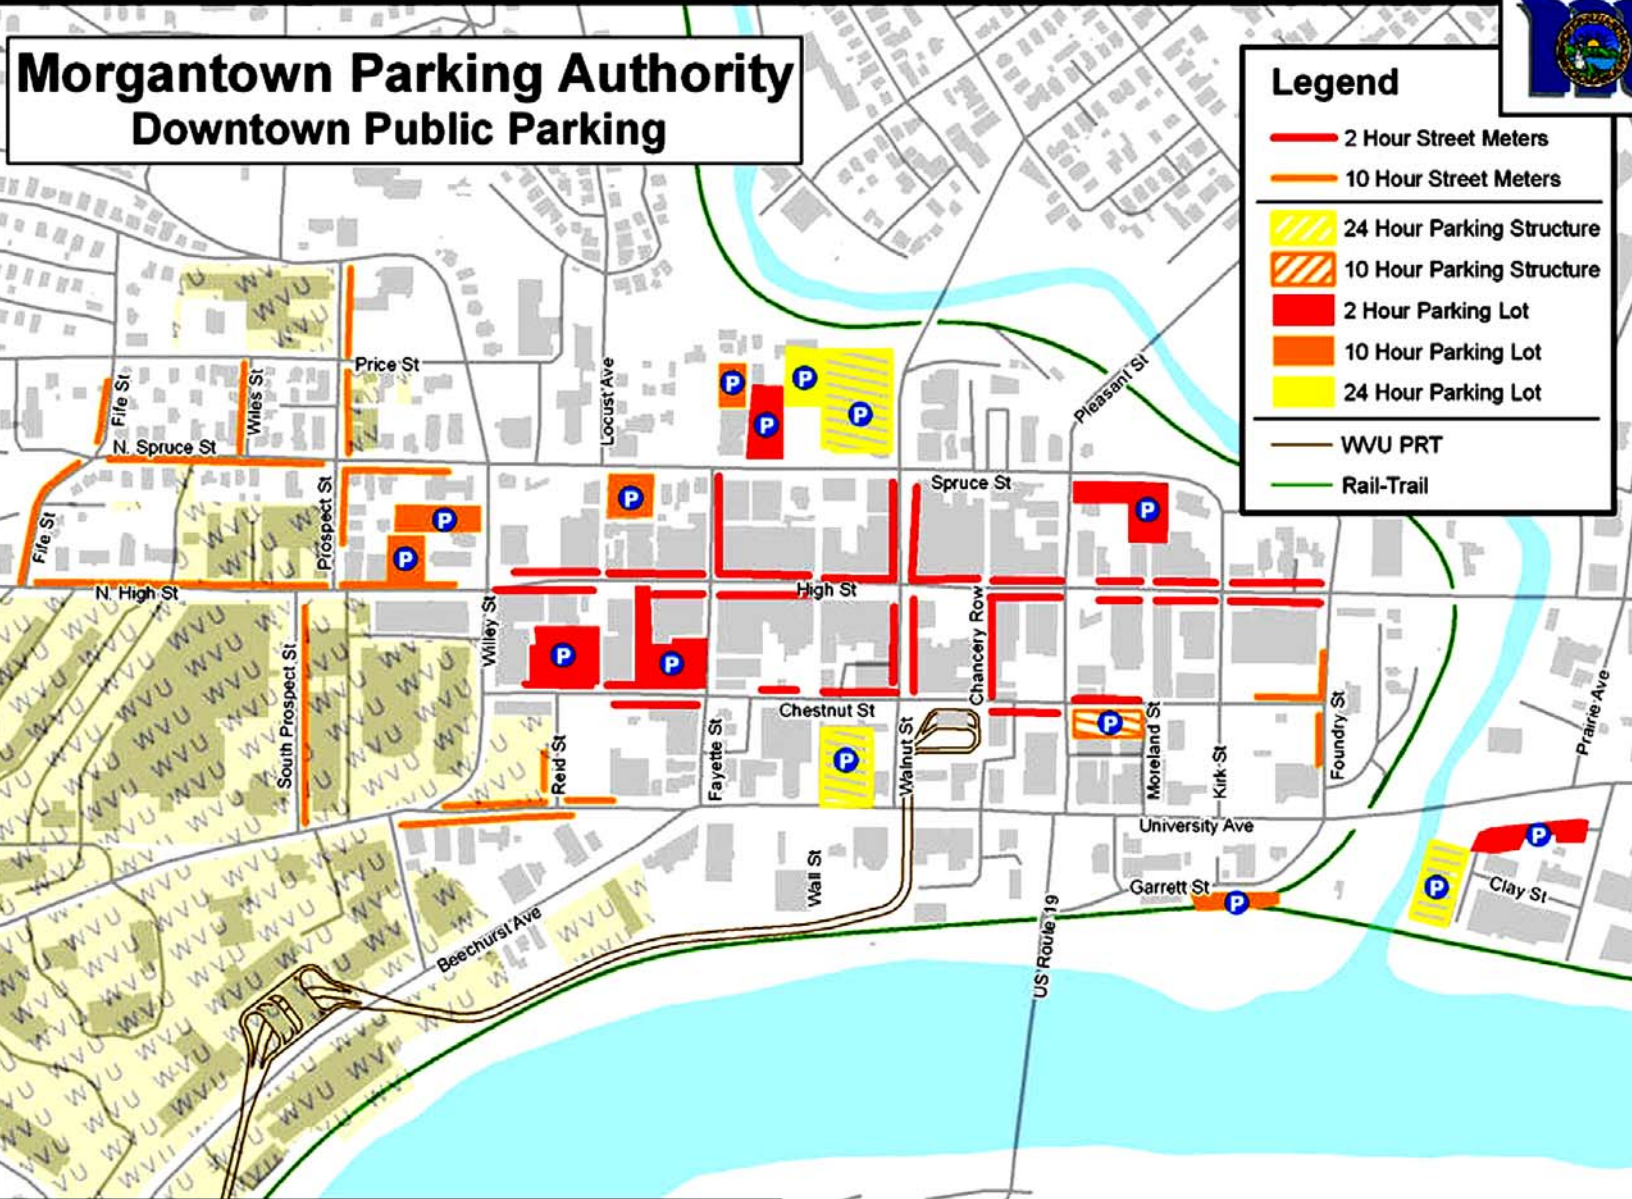

Morgantown Parking Authority Downtown Public Parking

Legend

- 2 Hour Street Meters
- 10 Hour Street Meters
- 24 Hour Parking Structure
- 10 Hour Parking Structure
- 2 Hour Parking Lot
- 10 Hour Parking Lot
- 24 Hour Parking Lot
- WVU PRT
- Rail-Trail

Prepared by the Morgantown Planning Department 07.30.2007